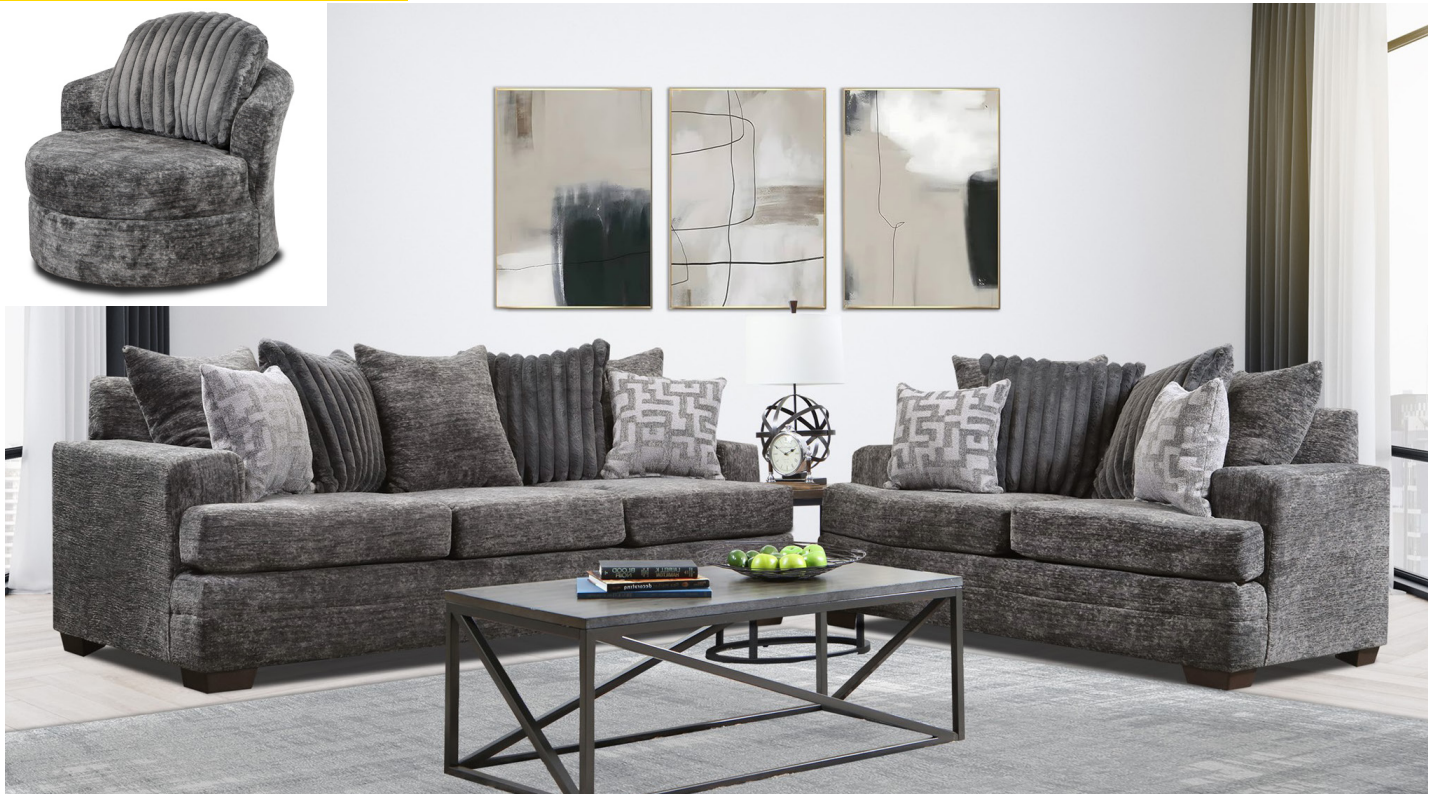

2675-07 Charcoal

Includes: Sofa, Love & Optional Swivel Chair

Dimensions: Sofa L92 D39 H38 Loveseat L65 D39 H38 Swivel Chair L40 D40 H30