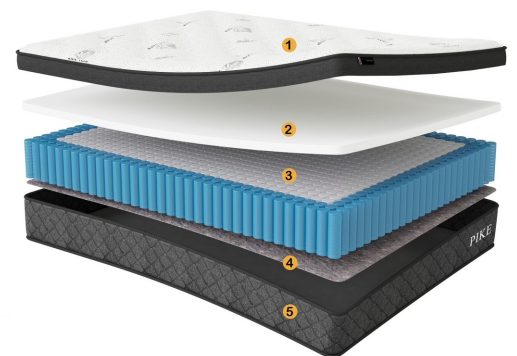

Pike Hybrid Euro Top - 12" (comes in 1 Box)

Available in Eastern King, Queen, Full or Twin

Specifications: 2.5 breathable Aloe Vera quilted panel, 3" HR Soft Foam, Dynamic dual edge pocketing coils