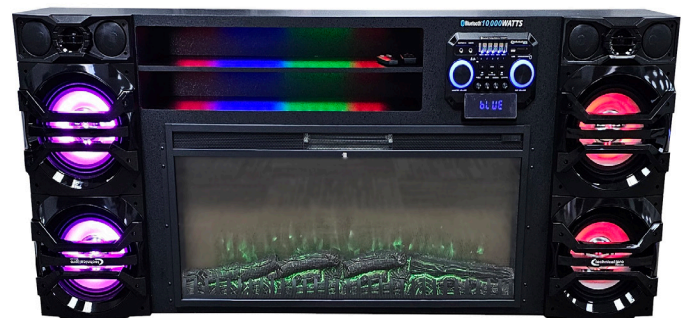

XFire 70 TV Stand/Fireplace/Stereo System

70 x 14 x 30H