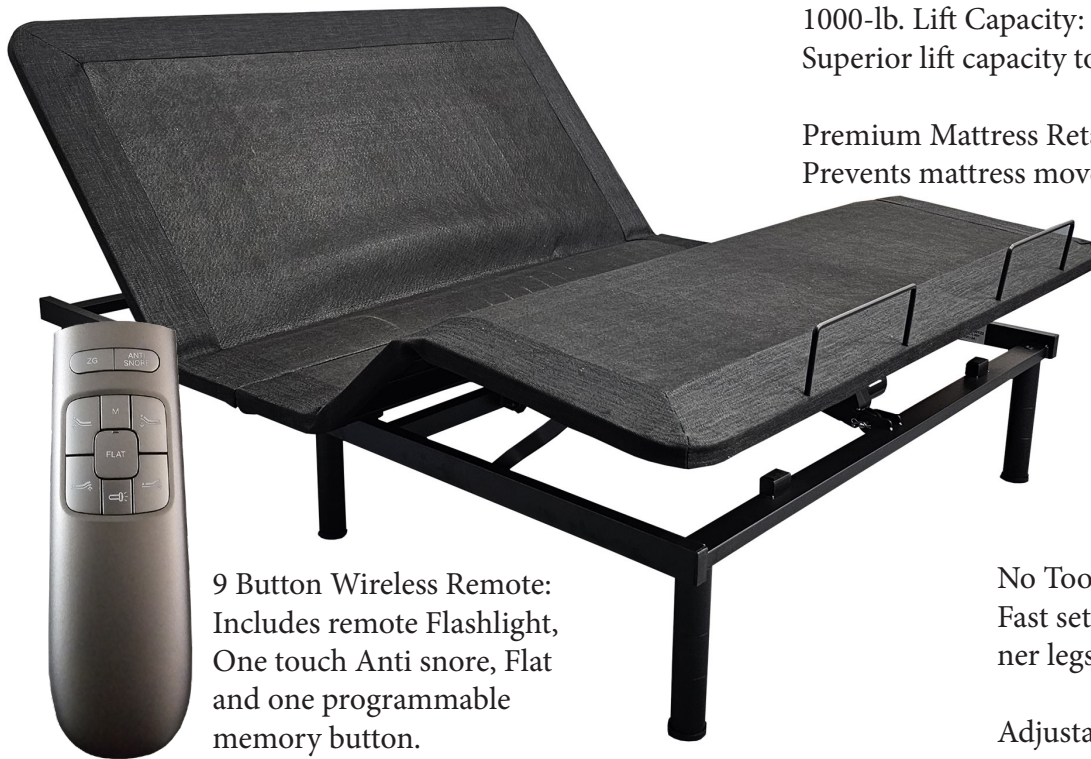

Available in Eastern King, Queen, Full or Twin

**Specifications:** 2.5 breathable Aloe Vera quilted panel, 3" HR Soft Foam, Dynamic dual edge pocketing coils

1000-lb. Lift Capacity:  
Superior lift capacity to comparable models.